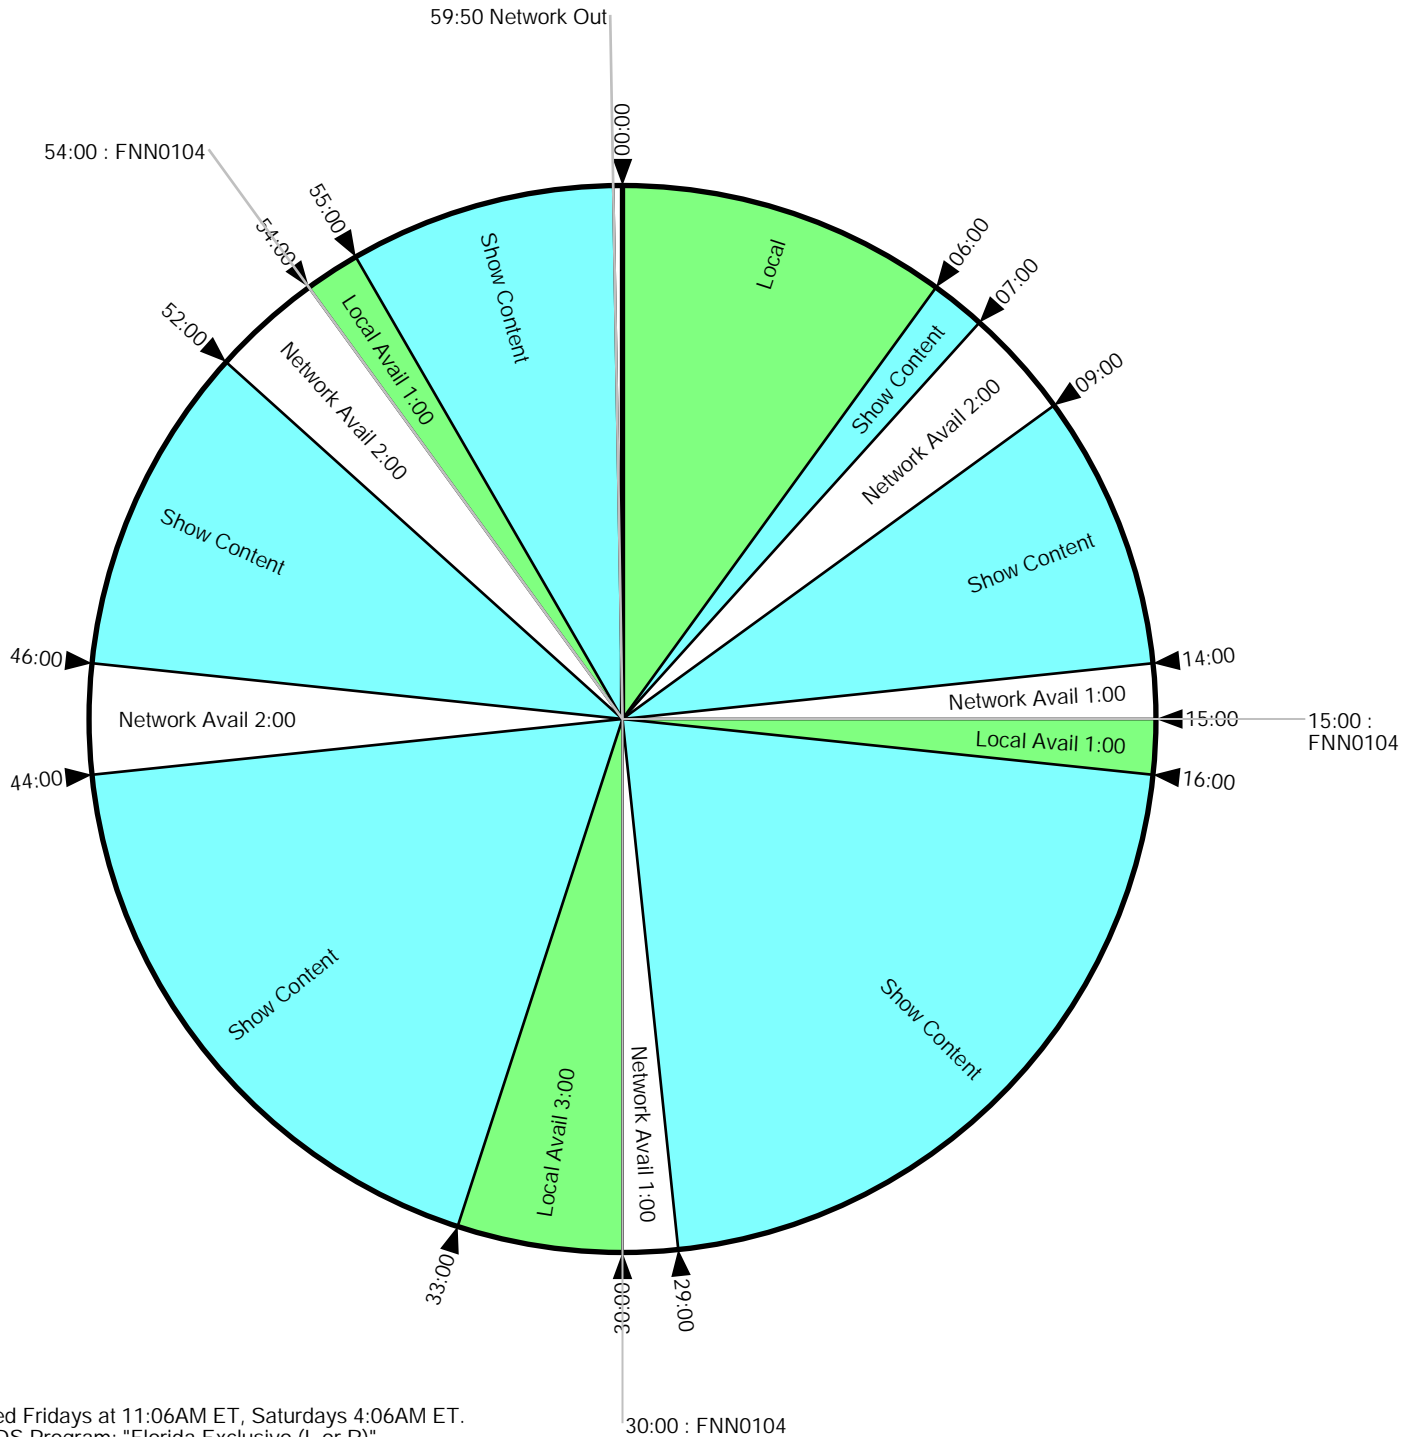

"Florida Exclusivo"

Fed Fridays at 11:06AM ET, Saturdays 4:06AM ET.
 XDS Program: "Florida Exclusivo (L or R)"
 Hard breaks at 30:00 and 59:50, All others float.
 Local Break NetCue: FNN0104
 Updated 6/2019